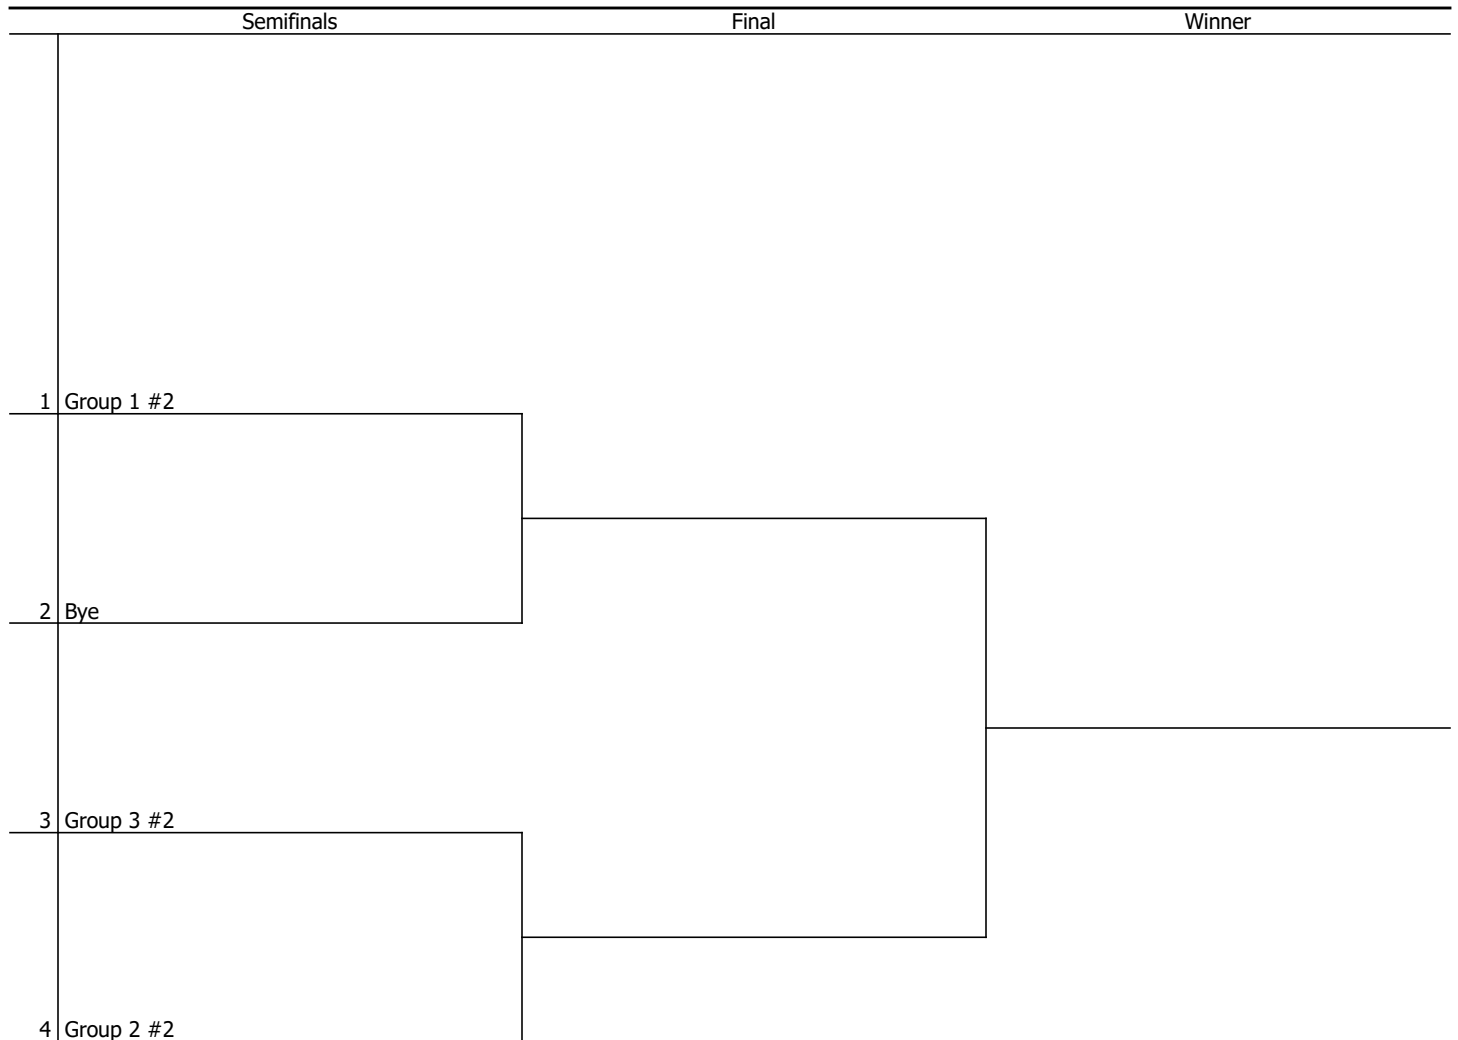

TORNEO NACIONAL POR EQUIPOS INTERLIGAS RISARALDA 2026

12 FEM 12 FEM A - POSITION 05-08

Date
15 - 19 jun. 2026

City, Country

Website