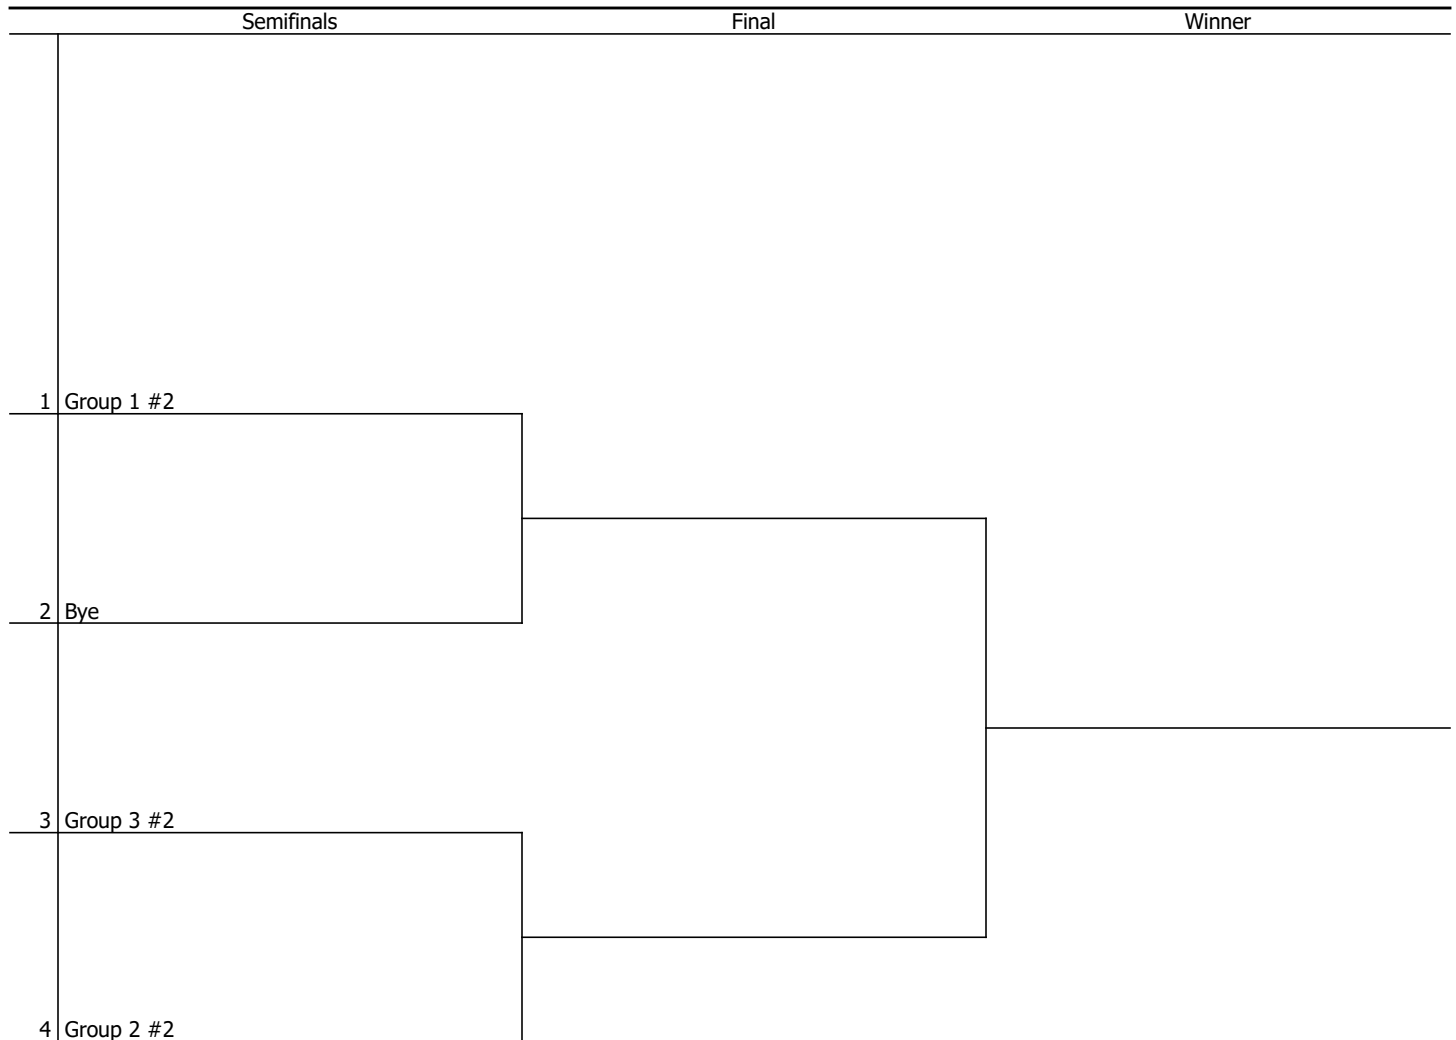

TORNEO NACIONAL POR EQUIPOS INTERLIGAS RISARALDA 2026

12 FEM 12 FEM B - POSITION 05-08

Date
15 - 19 jun. 2026

City, Country

Website